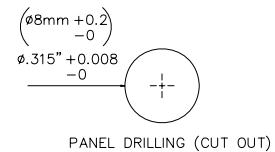

Model 72921
2mm SAFETY Sheathed Jack

Features

- Mates to 2mm shrouded plugs
- Safety Sheath Jack
- Safety Rating 600 V CAT II
- 1.9mm wire wrap connecting pin

Materials

- Body: Polyamide.
- Pin: Nickel plated brass.
- Nut: Nickel plated

Ordering Information

Model: Model 72921-Color
Standard colors: -0 (Black), -2 (Red)

Specifications:

Max Current	10A
Max Voltage	600 V CAT II
Max Resistance	Less than 5 mΩ

USA: Sales: 800-490-2361 Technical Support: 800-241-2060 Fax: 888-403-3360

Europe: 31-(0) 40 2675 150 **International:** 425-446-5500
e-mail: technicalsupport@pomonatest.com

Where to Buy: www.pomonaelectronics.com

All dimensions are in inches. Tolerances (except noted): .xx = ±.02" (.51 mm), .xxx = ±.005" (.127 mm). All specifications are to the latest revisions. Specifications are subject to change without notice. Registered trademarks are the property of their respective companies.