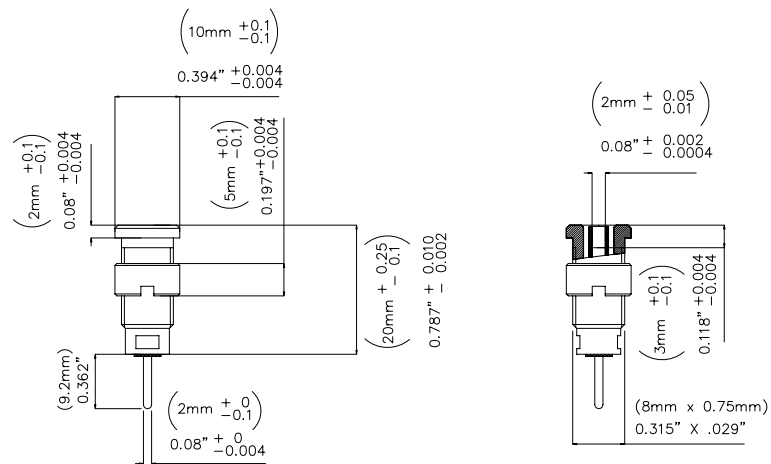

Model 72921
2mm SAFETY Sheathed Jack

Features

- Mates to 2mm shrouded plugs
- Safety Sheath Jack
- Safety Rating 600 V CAT II
- 1.9mm wire wrap connecting pin

Materials

- Body: Polyamide.
- Pin: Nickel plated brass.
- Nut: Nickel plated

Ordering Information

Model: Model 72921-Color
Standard colors: -0 (Black), -2 (Red)

Specifications:

Max Current	10A
Max Voltage	600 V CAT II
Max Resistance	Less than 5 mΩ

USA: Sales: 800-490-2361 Technical Support: 800-241-2060 Fax: 888-403-3360

Europe: 31-(0) 40 2675 150 **International:** 425-446-5500
e-mail: technicalsupport@pomonatest.com

Where to Buy: www.pomonaelectronics.com

All dimensions are in inches. Tolerances (except noted): .xx = ±.02" (.51 mm), .xxx = ±.005" (.127 mm). All specifications are to the latest revisions. Specifications are subject to change without notice. Registered trademarks are the property of their respective companies.